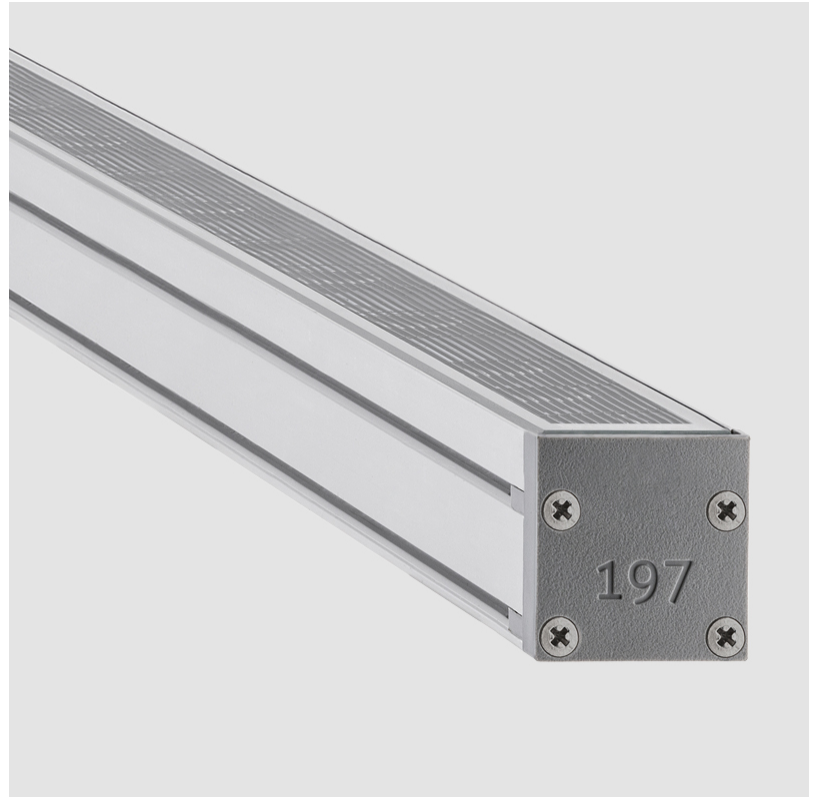

SLASH 30 RECESSED

E12I0053-

base number   Color   Lens
Temperature   Options

1. To build a product code in our configurator select the specify button on the base model # product page
2. To build a manual product code on this datasheet choose from the options listed below in blue font and add the suffix to the base model #

GENERAL

Series: Slash 30
Brand: Unonovesette
Division: Exterior
Mounting Type: Recessed
Mounting Location: In-Ground
Subcategory: Wallwash

PHYSICAL

Shape: Rectangle
Length (mm): 853
Length (in): 33 ³/₁₆
Width (mm): 30
Width (in): 1 ³/₁₆
Height (mm): 53.5
Height (in): 2 ¹/₈
Light Distribution: Adjustable / Direct
Diffuser: Extra clear tempered 6mm
Fixture Finish: ANA
Fixture Material: Extruded Aluminum
Cable Details: IP68 30cm Cable with Easy Lock system

ELECTRICAL

Lamp Type: LED
Input Wattage (W): 48
Total Output Wattage (W): 37.5
Dimming: Non-Dimmable
Driver Included: No
Driver Location: Remote
Driver Type: Constant Voltage - Universal
Driver Class: Class 2
Input Voltage (V): 120 - 277
Output Voltage (V): 24
Upon Request: Phase Dimming (120Vac only) / 0-10V Dimming

LED

Color Temperature (°K): 2200 / 2700 / 3000 / 4000
Max. Delivered Lumen (lm): 3420 (3000K)
CRI: >90 CRI
Lamp Life (hrs): 100000

OPTICAL

Optic°: 12 / 21 / 31 / 46 / 13x36
Adjustability: Tilt ±20°

RATINGS AND CERTIFICATIONS

Certified By: Certified for North American Standards
IP rating: IP67
IK Rating: IK06