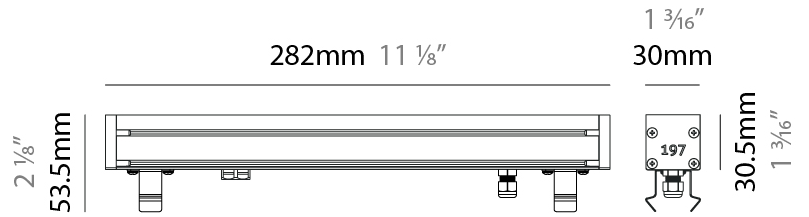

base number   Color   Lens
Temperature   Options

1. To build a product code in our configurator select the specify button on the base model # product page
2. To build a manual product code on this datasheet choose from the options listed below in blue font and add the suffix to the base model #

GENERAL

Series: Slash 30
Brand: Unonovesette
Division: Exterior
Mounting Type: Recessed
Mounting Location: In-Ground
Subcategory: Wallwash

PHYSICAL

Shape: Rectangle
Length (mm): 282
Length (in): 11 1/8
Width (mm): 30
Width (in): 1 3/16
Height (mm): 53.5
Height (in): 2 1/8
Light Distribution: Adjustable / Direct
Weight (kg): 0.46
Weight (lbs): 1.014
Diffuser: Extra clear tempered 6mm
Fixture Finish: ANA
Fixture Material: Extruded Aluminum
Cable Details: IP68 30cm Cable with Easy Lock system

ELECTRICAL

Lamp Type: LED
Input Wattage (W): 4.18
Total Output Wattage (W): 3.27
Dimming: Non-Dimmable
Driver Included: No
Driver Location: Remote
Driver Type: Constant Voltage - Universal
Driver Class: Class 2
Input Voltage (V): 120 - 277
Output Voltage (V): 24
Upon Request: Phase Dimming (120Vac only) / 0-10V Dimming

LED

Color Temperature (*K): 2200 / 2700 / 3000 / 4000
Max. Delivered Lumen (lm): 315 (3000K)
CRI: >90 CRI
Lamp Life (hrs): 100000

OPTICAL

Optic°: 12 / 21 / 31 / 46 / 13x36
Adjustability: Tilt ±20°

RATINGS AND CERTIFICATIONS

Certified By: Certified for North American Standards
IP rating: IP67
IK Rating: IK06