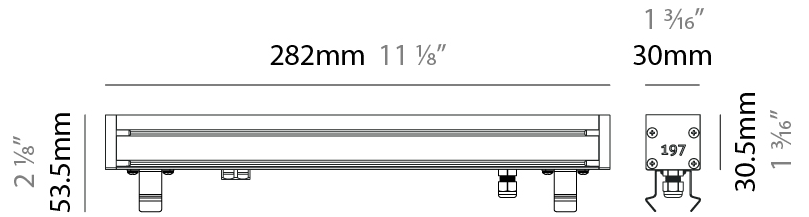

E12I0057-

base number   Color   Lens
Temperature   Options

1. To build a product code in our configurator select the specify button on the base model # product page
2. To build a manual product code on this datasheet choose from the options listed below in blue font and add the suffix to the base model #

GENERAL

Series: Slash 30
Brand: Unonovesette
Division: Exterior
Mounting Type: Recessed
Mounting Location: In-Ground
Subcategory: Wallwash

PHYSICAL

Shape: Rectangle
Length (mm): 282
Length (in): 11 1/8
Width (mm): 30
Width (in): 1 3/16
Height (mm): 53.5
Height (in): 2 1/8
Light Distribution: Adjustable / Direct
Weight (kg): 0.46
Weight (lbs): 1.014
Diffuser: Extra clear tempered 6mm
Fixture Finish: ANA
Fixture Material: Extruded Aluminum
Cable Details: IP68 30cm Cable with Easy Lock system

ELECTRICAL

Lamp Type: LED
Input Wattage (W): 8.48
Total Output Wattage (W): 6.63
Dimming: Non-Dimmable
Driver Included: No
Driver Location: Remote
Driver Type: Constant Voltage - Universal
Driver Class: Class 2
Input Voltage (V): 120 - 277
Output Voltage (V): 24
Upon Request: Phase Dimming (120Vac only) / 0-10V Dimming

LED

Color Temperature (*K): 2200 / 2700 / 3000 / 4000
Max. Delivered Lumen (lm): 570 (3000K)
CRI: >90 CRI
Lamp Life (hrs): 100000

OPTICAL

Optic°: 12 / 21 / 31 / 46 / 13x36
Adjustability: Tilt ±20°

RATINGS AND CERTIFICATIONS

Certified By: Certified for North American Standards
IP rating: IP67
IK Rating: IK06