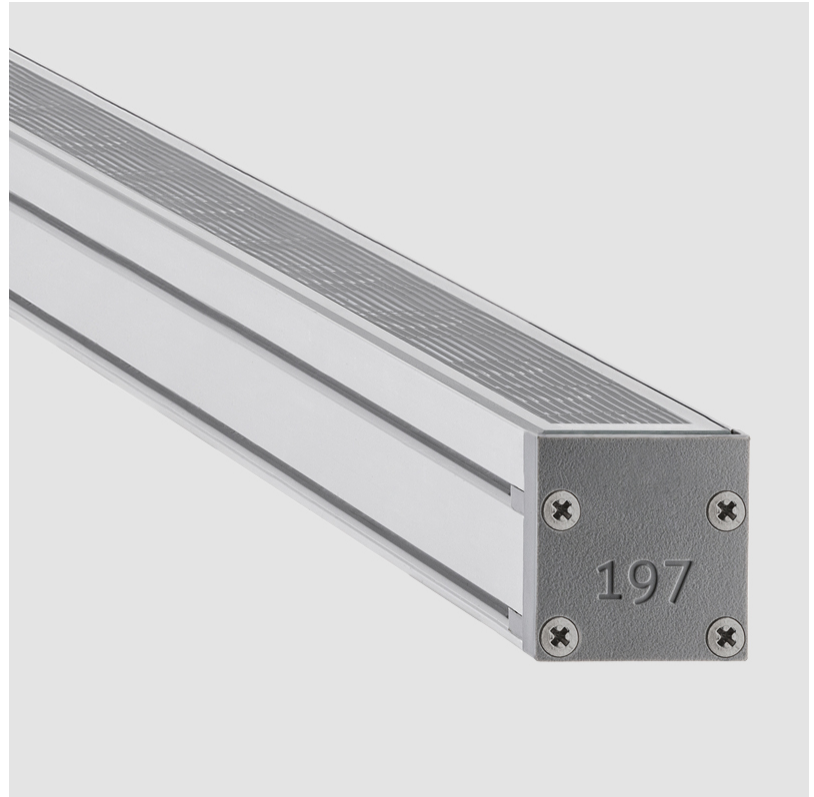

SLASH 30 RECESSED

E12I0061- _____ - _____
base number   Color   Lens
                         Temperature   Options

1. To build a product code in our configurator select the specify button on the base model # product page
2. To build a manual product code on this datasheet choose from the options listed below in blue font and add the suffix to the base model #

GENERAL

Series: Slash 30
Brand: Unonovesette
Division: Exterior
Mounting Type: Recessed
Mounting Location: In-Ground
Subcategory: Wallwash

PHYSICAL

Shape: Rectangle
Length (mm): 853
Length (in): 33 ³/₁₆
Width (mm): 30
Width (in): 1 ³/₁₆
Height (mm): 53.5
Height (in): 2 ¹/₈
Light Distribution: Adjustable / Direct
Diffuser: Extra clear tempered 6mm
Fixture Finish: ANA
Fixture Material: Extruded Aluminum
Cable Details: IP68 30cm Cable with Easy Lock system

ELECTRICAL

Lamp Type: LED
Input Wattage (W): 25.43
Total Output Wattage (W): 19.87
Dimming: Non-Dimmable
Driver Included: No
Driver Location: Remote
Driver Type: Constant Voltage - Universal
Driver Class: Class 2
Input Voltage (V): 120 - 277
Output Voltage (V): 24
Upon Request: Phase Dimming (120Vac only) / 0-10V Dimming

LED

Color Temperature (°K): 2200 / 2700 / 3000 / 4000
Max. Delivered Lumen (lm): 1170 (3000K)
CRI: >90 CRI
Lamp Life (hrs): 100000

OPTICAL

Optic°: 12 / 21 / 31 / 46 / 13x36
Adjustability: Tilt ±20°

RATINGS AND CERTIFICATIONS

Certified By: Certified for North American Standards
IP rating: IP67
IK Rating: IK06