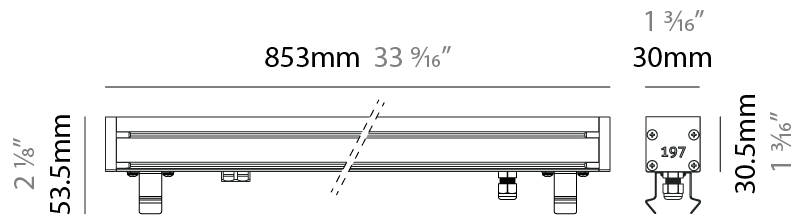

SLASH 30 RECESSED

E12I0052- _____ - _____
base number   Color   Lens
                         Temperature   Options

1. To build a product code in our configurator select the specify button on the base model # product page
2. To build a manual product code on this datasheet choose from the options listed below in blue font and add the suffix to the base model #

GENERAL

Series: Slash 30
Brand: Unonovesette
Division: Exterior
Mounting Type: Recessed
Mounting Location: In-Ground
Subcategory: Wallwash

PHYSICAL

Shape: Rectangle
Length (mm): 853
Length (in): 33 ³/₁₆
Width (mm): 30
Width (in): 1 ³/₁₆
Height (mm): 53.5
Height (in): 2 ¹/₈
Light Distribution: Adjustable / Direct
Diffuser: Extra clear tempered 6mm
Fixture Finish: ANA
Fixture Material: Extruded Aluminum
Cable Details: IP68 30cm Cable with Easy Lock system

ELECTRICAL

Lamp Type: LED
Input Wattage (W): 22.92
Total Output Wattage (W): 17.91
Dimming: Non-Dimmable
Driver Included: No
Driver Location: Remote
Driver Type: Constant Voltage - Universal
Driver Class: Class 2
Input Voltage (V): 120 - 277
Output Voltage (V): 24
Upon Request: Phase Dimming (120Vac only) / 0-10V Dimming

LED

Color Temperature (°K): 2200 / 2700 / 3000 / 4000
Max. Delivered Lumen (lm): 1890 (3000K)
CRI: >90 CRI
Lamp Life (hrs): 100000

OPTICAL

Optic°: 12 / 21 / 31 / 46 / 13x36
Adjustability: Tilt ±20°

RATINGS AND CERTIFICATIONS

Certified By: Certified for North American Standards
IP rating: IP67
IK Rating: IK06