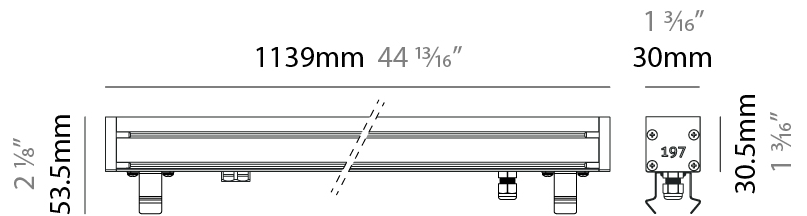

SLASH 30 RECESSED

E12I0055-

base number   Color   Lens
Temperature   Options

1. To build a product code in our configurator select the specify button on the base model # product page
2. To build a manual product code on this datasheet choose from the options listed below in blue font and add the suffix to the base model #

GENERAL

Series: Slash 30
Brand: Unonovesette
Division: Exterior
Mounting Type: Recessed
Mounting Location: In-Ground
Subcategory: Wallwash

PHYSICAL

Shape: Rectangle
Length (mm): 1139
Length (in): 44 ¹³/₁₆
Width (mm): 30
Width (in): 1 ³/₁₆
Height (mm): 53.5
Height (in): 2 ¹/₈
Light Distribution: Adjustable / Direct
Diffuser: Extra clear tempered 6mm
Fixture Finish: ANA
Fixture Material: Extruded Aluminum
Cable Details: IP68 30cm Cable with Easy Lock system

ELECTRICAL

Lamp Type: LED
Input Wattage (W): 64
Total Output Wattage (W): 50
Dimming: Non-Dimmable
Driver Included: No
Driver Location: Remote
Driver Type: Constant Voltage - Universal
Driver Class: Class 2
Input Voltage (V): 120 - 277
Output Voltage (V): 24
Upon Request: Phase Dimming (120Vac only) / 0-10V Dimming

LED

Color Temperature (°K): 2200 / 2700 / 3000 / 4000
Max. Delivered Lumen (lm): 4560 (3000K)
CRI: >90 CRI
Lamp Life (hrs): 100000

OPTICAL

Optic°: 12 / 21 / 31 / 46 / 13x36
Adjustability: Tilt ±20°

RATINGS AND CERTIFICATIONS

Certified By: Certified for North American Standards
IP rating: IP67
IK Rating: IK06