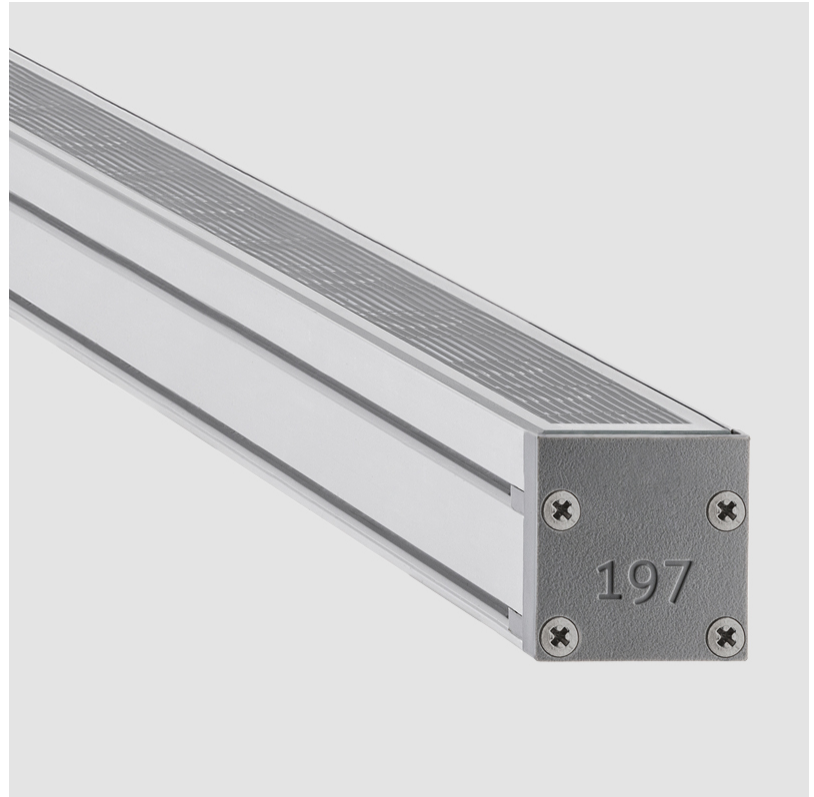

E12I0058-

base number   Color   Lens
Temperature   Options

1. To build a product code in our configurator select the specify button on the base model # product page
2. To build a manual product code on this datasheet choose from the options listed below in blue font and add the suffix to the base model #

GENERAL

Series: Slash 30
Brand: Unonovesette
Division: Exterior
Mounting Type: Recessed
Mounting Location: In-Ground
Subcategory: Wallwash

PHYSICAL

Shape: Rectangle
Length (mm): 568
Length (in): 22 ³/₈"
Width (mm): 30
Width (in): 1 ³/₁₆"
Height (mm): 53.5
Height (in): 2 ¹/₈"
Light Distribution: Adjustable / Direct
Weight (kg): 0.46
Weight (lbs): 1.014
Diffuser: Extra clear tempered 6mm
Fixture Finish: ANA
Fixture Material: Extruded Aluminum
Cable Details: IP68 30cm Cable with Easy Lock system

ELECTRICAL

Lamp Type: LED
Input Wattage (W): 8.48
Total Output Wattage (W): 6.63
Dimming: Non-Dimmable
Driver Included: No
Driver Location: Remote
Driver Type: Constant Voltage - Universal
Driver Class: Class 2
Input Voltage (V): 120 - 277
Output Voltage (V): 24
Upon Request: Phase Dimming (120Vac only) / 0-10V Dimming

LED

Color Temperature (*K): 2200 / 2700 / 3000 / 4000
Max. Delivered Lumen (lm): 630 (3000K)
CRI: >90 CRI
Lamp Life (hrs): 100000

OPTICAL

Optic°: 12 / 21 / 31 / 46 / 13x36
Adjustability: Tilt ±20°

RATINGS AND CERTIFICATIONS

Certified By: Certified for North American Standards
IP rating: IP67
IK Rating: IK06