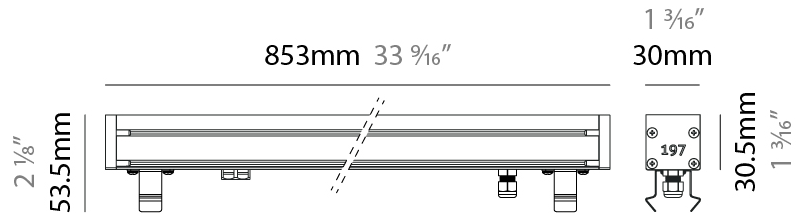

SLASH 30 RECESSED

E12I0060-

base number   Color   Lens
Temperature   Options

1. To build a product code in our configurator select the specify button on the base model # product page
2. To build a manual product code on this datasheet choose from the options listed below in blue font and add the suffix to the base model #

GENERAL

Series: Slash 30
Brand: Unonovesette
Division: Exterior
Mounting Type: Recessed
Mounting Location: In-Ground
Subcategory: Wallwash

PHYSICAL

Shape: Rectangle
Length (mm): 853
Length (in): 33 ³/₁₆
Width (mm): 30
Width (in): 1 ³/₁₆
Height (mm): 53.5
Height (in): 2 ¹/₈
Light Distribution: Adjustable / Direct
Diffuser: Extra clear tempered 6mm
Fixture Finish: ANA
Fixture Material: Extruded Aluminum
Cable Details: IP68 30cm Cable with Easy Lock system

ELECTRICAL

Lamp Type: LED
Input Wattage (W): 12.53
Total Output Wattage (W): 9.79
Dimming: Non-Dimmable
Driver Included: No
Driver Location: Remote
Driver Type: Constant Voltage - Universal
Driver Class: Class 2
Input Voltage (V): 120 - 277
Output Voltage (V): 24
Upon Request: Phase Dimming (120Vac only) / 0-10V Dimming

LED

Color Temperature (°K): 2200 / 2700 / 3000 / 4000
Max. Delivered Lumen (lm): 945 (3000K)
CRI: >90 CRI
Lamp Life (hrs): 100000

OPTICAL

Optic°: 12 / 21 / 31 / 46 / 13x36
Adjustability: Tilt ±20°

RATINGS AND CERTIFICATIONS

Certified By: Certified for North American Standards
IP rating: IP67
IK Rating: IK06