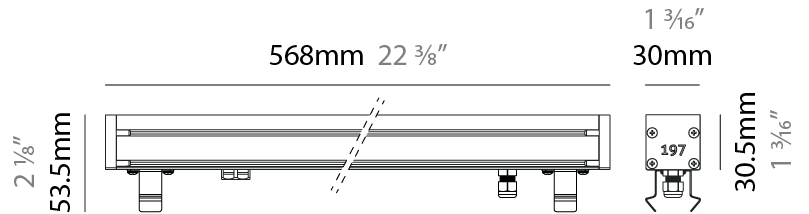

E12I0058-

base number   Color   Lens
Temperature   Options

1. To build a product code in our configurator select the specify button on the base model # product page
2. To build a manual product code on this datasheet choose from the options listed below in blue font and add the suffix to the base model #

GENERAL

Series: Slash 30
Brand: Unonovesette
Division: Exterior
Mounting Type: Recessed
Mounting Location: In-Ground
Subcategory: Wallwash

PHYSICAL

Shape: Rectangle
Length (mm): 568
Length (in): 22 ³/₈"
Width (mm): 30
Width (in): 1 ³/₁₆"
Height (mm): 53.5
Height (in): 2 ¹/₈"
Light Distribution: Adjustable / Direct
Weight (kg): 0.46
Weight (lbs): 1.014
Diffuser: Extra clear tempered 6mm
Fixture Finish: ANA
Fixture Material: Extruded Aluminum
Cable Details: IP68 30cm Cable with Easy Lock system

ELECTRICAL

Lamp Type: LED
Input Wattage (W): 8.48
Total Output Wattage (W): 6.63
Dimming: Non-Dimmable
Driver Included: No
Driver Location: Remote
Driver Type: Constant Voltage - Universal
Driver Class: Class 2
Input Voltage (V): 120 - 277
Output Voltage (V): 24
Upon Request: Phase Dimming (120Vac only) / 0-10V Dimming

LED

Color Temperature (*K): 2200 / 2700 / 3000 / 4000
Max. Delivered Lumen (lm): 630 (3000K)
CRI: >90 CRI
Lamp Life (hrs): 100000

OPTICAL

Optic°: 12 / 21 / 31 / 46 / 13x36
Adjustability: Tilt ±20°

RATINGS AND CERTIFICATIONS

Certified By: Certified for North American Standards
IP rating: IP67
IK Rating: IK06