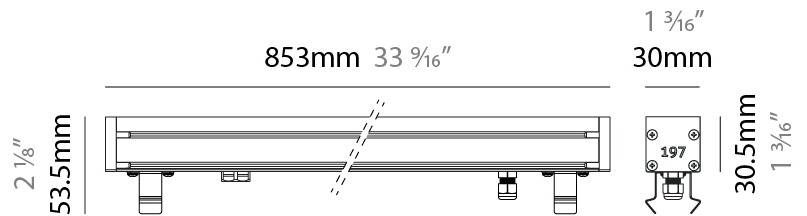

SLASH 30 RECESSED

E12I0061- _____ - _____
base number   Color   Lens
                         Temperature   Options

1. To build a product code in our configurator select the specify button on the base model # product page
2. To build a manual product code on this datasheet choose from the options listed below in blue font and add the suffix to the base model #

GENERAL

Series: Slash 30
Brand: Unonovesette
Division: Exterior
Mounting Type: Recessed
Mounting Location: In-Ground
Subcategory: Wallwash

PHYSICAL

Shape: Rectangle
Length (mm): 853
Length (in): 33 ³/₁₆
Width (mm): 30
Width (in): 1 ³/₁₆
Height (mm): 53.5
Height (in): 2 ¹/₈
Light Distribution: Adjustable / Direct
Diffuser: Extra clear tempered 6mm
Fixture Finish: ANA
Fixture Material: Extruded Aluminum
Cable Details: IP68 30cm Cable with Easy Lock system

ELECTRICAL

Lamp Type: LED
Input Wattage (W): 25.43
Total Output Wattage (W): 19.87
Dimming: Non-Dimmable
Driver Included: No
Driver Location: Remote
Driver Type: Constant Voltage - Universal
Driver Class: Class 2
Input Voltage (V): 120 - 277
Output Voltage (V): 24
Upon Request: Phase Dimming (120Vac only) / 0-10V Dimming

LED

Color Temperature (°K): 2200 / 2700 / 3000 / 4000
Max. Delivered Lumen (lm): 1170 (3000K)
CRI: >90 CRI
Lamp Life (hrs): 100000

OPTICAL

Optic°: 12 / 21 / 31 / 46 / 13x36
Adjustability: Tilt ±20°

RATINGS AND CERTIFICATIONS

Certified By: Certified for North American Standards
IP rating: IP67
IK Rating: IK06