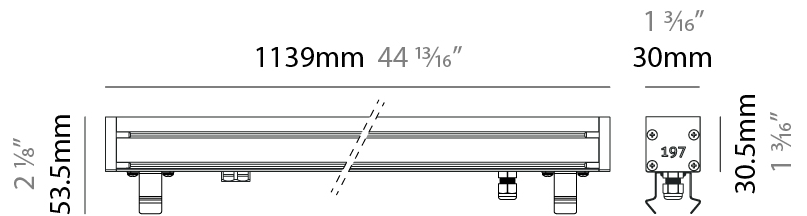

SLASH 30 RECESSED

E12I0063-

base number   Color   Lens
Temperature   Options

1. To build a product code in our configurator select the specify button on the base model # product page
2. To build a manual product code on this datasheet choose from the options listed below in blue font and add the suffix to the base model #

GENERAL

Series: Slash 30
Brand: Unonovesette
Division: Exterior
Mounting Type: Recessed
Mounting Location: In-Ground
Subcategory: Wallwash

PHYSICAL

Shape: Rectangle
Length (mm): 1139
Length (in): 44 ¹³/₁₆
Width (mm): 30
Width (in): 1 ³/₁₆
Height (mm): 53.5
Height (in): 2 ¹/₈
Light Distribution: Adjustable / Direct
Diffuser: Extra clear tempered 6mm
Fixture Finish: ANA
Fixture Material: Extruded Aluminum
Cable Details: IP68 30cm Cable with Easy Lock system

ELECTRICAL

Lamp Type: LED
Input Wattage (W): 33.92
Total Output Wattage (W): 26.5
Dimming: Non-Dimmable
Driver Included: No
Driver Location: Remote
Driver Type: Constant Voltage - Universal
Driver Class: Class 2
Input Voltage (V): 120 - 277
Output Voltage (V): 24
Upon Request: Phase Dimming (120Vac only) / 0-10V Dimming

LED

Color Temperature (°K): 2200 / 2700 / 3000 / 4000
Max. Delivered Lumen (lm): 2280 (3000K)
CRI: >90 CRI
Lamp Life (hrs): 100000

OPTICAL

Optic°: 12 / 21 / 31 / 46 / 13x36
Adjustability: Tilt ±20°

RATINGS AND CERTIFICATIONS

Certified By: Certified for North American Standards
IP rating: IP67
IK Rating: IK06