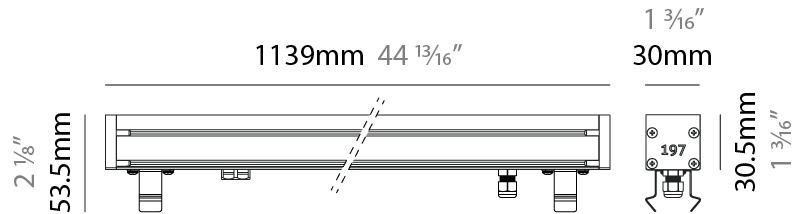

SLASH 30 RECESSED

E12I0054- -

base number   Color   Lens
Temperature   Options

1. To build a product code in our configurator select the specify button on the base model # product page
2. To build a manual product code on this datasheet choose from the options listed below in blue font and add the suffix to the base model #

GENERAL

Series: Slash 30
Brand: Unonovesette
Division: Exterior
Mounting Type: Recessed
Mounting Location: In-Ground
Subcategory: Wallwash

PHYSICAL

Shape: Rectangle
Length (mm): 1139
Length (in): 44 ¹³/₁₆"
Width (mm): 30
Width (in): 1 ³/₁₆"
Height (mm): 53.5
Height (in): 2 ¹/₈"
Light Distribution: Adjustable / Direct
Diffuser: Extra clear tempered 6mm
Fixture Finish: ANA
Fixture Material: Extruded Aluminum
Cable Details: IP68 30cm Cable with Easy Lock system

ELECTRICAL

Lamp Type: LED
Input Wattage (W): 30.5
Total Output Wattage (W): 23.88
Dimming: Non-Dimmable
Driver Included: No
Driver Location: Remote
Driver Type: Constant Voltage - Universal
Driver Class: Class 2
Input Voltage (V): 120 - 277
Output Voltage (V): 24
Upon Request: Phase Dimming (120Vac only) / 0-10V Dimming

LED

Color Temperature (°K): 2200 / 2700 / 3000 / 4000
Max. Delivered Lumen (lm): 2520 (3000K)
CRI: >90 CRI
Lamp Life (hrs): 100000

OPTICAL

Optic°: 12 / 21 / 31 / 46 / 13x36
Adjustability: Tilt ±20°

RATINGS AND CERTIFICATIONS

Certified By: Certified for North American Standards
IP rating: IP67
IK Rating: IK06