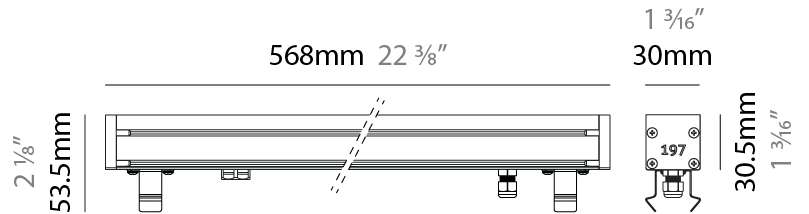

E12I0051-

base number   Color   Lens
Temperature   Options

1. To build a product code in our configurator select the specify button on the base model # product page
2. To build a manual product code on this datasheet choose from the options listed below in blue font and add the suffix to the base model #

GENERAL

Series: Slash 30
Brand: Unonovesette
Division: Exterior
Mounting Type: Recessed
Mounting Location: In-Ground
Subcategory: Wallwash

PHYSICAL

Shape: Rectangle
Length (mm): 568
Length (in): 22 ³/₈"
Width (mm): 30
Width (in): 1 ³/₁₆"
Height (mm): 53.5
Height (in): 2 ¹/₈"
Light Distribution: Adjustable / Direct
Weight (kg): 0.46
Weight (lbs): 1.014
Diffuser: Extra clear tempered 6mm
Fixture Finish: ANA
Fixture Material: Extruded Aluminum
Cable Details: IP68 30cm Cable with Easy Lock system

ELECTRICAL

Lamp Type: LED
Input Wattage (W): 32
Total Output Wattage (W): 25
Dimming: Non-Dimmable
Driver Included: No
Driver Location: Remote
Driver Type: Constant Voltage - Universal
Driver Class: Class 2
Input Voltage (V): 120 - 277
Output Voltage (V): 24
Upon Request: Phase Dimming (120Vac only) / 0-10V Dimming

LED

Color Temperature (*K): 2200 / 2700 / 3000 / 4000
Max. Delivered Lumen (lm): 2280 (3000K)
CRI: >90 CRI
Lamp Life (hrs): 100000

OPTICAL

Optic°: 12 / 21 / 31 / 46 / 13x36
Adjustability: Tilt ±20°

RATINGS AND CERTIFICATIONS

Certified By: Certified for North American Standards
IP rating: IP67
IK Rating: IK06