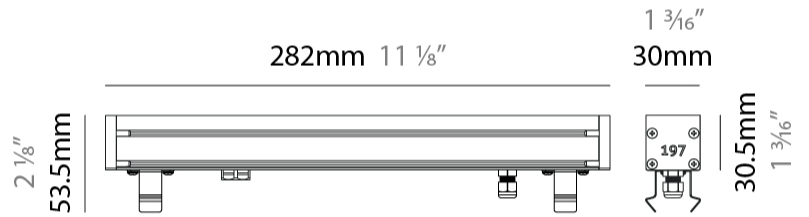

E12I0048- _____ - _____

base number   Color   Lens
Temperature   Options

1. To build a product code in our configurator select the specify button on the base model # product page
2. To build a manual product code on this datasheet choose from the options listed below in blue font and add the suffix to the base model #

GENERAL

Series: Slash 30
Brand: Unonovesette
Division: Exterior
Mounting Type: Recessed
Mounting Location: In-Ground
Subcategory: Wallwash

PHYSICAL

Shape: Rectangle
Length (mm): 282
Length (in): 11 1/8
Width (mm): 30
Width (in): 1 3/16
Height (mm): 53.5
Height (in): 2 1/8
Light Distribution: Adjustable / Direct
Weight (kg): 0.46
Weight (lbs): 1.014
Diffuser: Extra clear tempered 6mm
Fixture Finish: ANA
Fixture Material: Extruded Aluminum
Cable Details: IP68 30cm Cable with Easy Lock system

ELECTRICAL

Lamp Type: LED
Input Wattage (W): 7.6
Total Output Wattage (W): 6
Dimming: Non-Dimmable
Driver Included: No
Driver Location: Remote
Driver Type: Constant Voltage - Universal
Driver Class: Class 2
Input Voltage (V): 120 - 277
Output Voltage (V): 24
Upon Request: Phase Dimming (120Vac only) / 0-10V Dimming

LED

Color Temperature (*K): 2200 / 2700 / 3000 / 4000
Max. Delivered Lumen (lm): 640 (3000K)
CRI: >90 CRI
Lamp Life (hrs): 100000

OPTICAL

Optic*: 12 / 21 / 31 / 46 / 13x36
Adjustability: Tilt ±20°

RATINGS AND CERTIFICATIONS

Certified By: Certified for North American Standards
IP rating: IP67
IK Rating: IK06