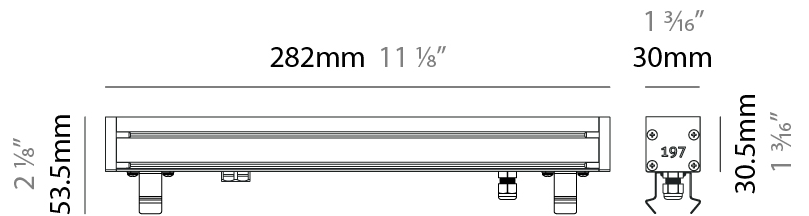

base number   Color   Lens
Temperature   Options

1. To build a product code in our configurator select the specify button on the base model # product page
2. To build a manual product code on this datasheet choose from the options listed below in blue font and add the suffix to the base model #

GENERAL

Series: Slash 30
Brand: Unonovesette
Division: Exterior
Mounting Type: Recessed
Mounting Location: In-Ground
Subcategory: Wallwash

PHYSICAL

Shape: Rectangle
Length (mm): 282
Length (in): 11 1/8
Width (mm): 30
Width (in): 1 3/16
Height (mm): 53.5
Height (in): 2 1/8
Light Distribution: Adjustable / Direct
Weight (kg): 0.46
Weight (lbs): 1.014
Diffuser: Extra clear tempered 6mm
Fixture Finish: ANA
Fixture Material: Extruded Aluminum
Cable Details: IP68 30cm Cable with Easy Lock system

ELECTRICAL

Lamp Type: LED
Input Wattage (W): 16
Total Output Wattage (W): 12.5
Dimming: 0-10V Dimming
Driver Included: No
Driver Location: Remote
Driver Type: Constant Voltage - Universal
Driver Class: Class 2
Housing: ENCP9
Input Voltage (V): 120 - 277
Output Voltage (V): 24
Upon Request: Phase Dimming (120Vac only)

LED

Color Temperature (°K): 2200 / 2700 / 3000 / 4000
Max. Delivered Lumen (lm): 1140 (3000K)
CRI: >90 CRI
Lamp Life (hrs): 100000

OPTICAL

Optic°: 12 / 21 / 31 / 46 / 13x36
Adjustability: Tilt ±20°

RATINGS AND CERTIFICATIONS

Certified By: Certified for North American Standards
IP rating: IP67
IK Rating: IK06