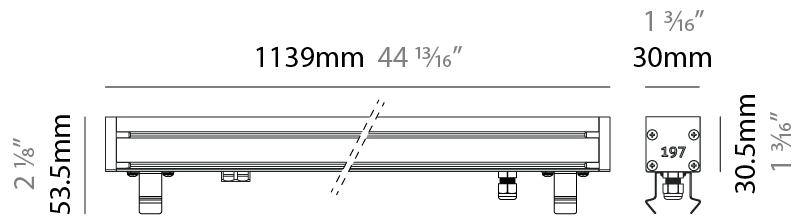

SLASH 30 RECESSED

E12I0062- -

base number   Color   Lens
Temperature   Options

1. To build a product code in our configurator select the specify button on the base model # product page
2. To build a manual product code on this datasheet choose from the options listed below in blue font and add the suffix to the base model #

GENERAL

Series: Slash 30
Brand: Unonovesette
Division: Exterior
Mounting Type: Recessed
Mounting Location: In-Ground
Subcategory: Wallwash

PHYSICAL

Shape: Rectangle
Length (mm): 1139
Length (in): 44 ¹³/₁₆"
Width (mm): 30
Width (in): 1 ³/₁₆"
Height (mm): 53.5
Height (in): 2 ¹/₈"
Light Distribution: Adjustable / Direct
Diffuser: Extra clear tempered 6mm
Fixture Finish: ANA
Fixture Material: Extruded Aluminum
Cable Details: IP68 30cm Cable with Easy Lock system

ELECTRICAL

Lamp Type: LED
Input Wattage (W): 16.71
Total Output Wattage (W): 13.05
Dimming: 1-10V Dimming
Driver Included: No
Driver Location: Remote
Driver Type: Constant Voltage - Universal
Driver Class: Class 2
Housing: ENCP9
Input Voltage (V): 120 - 277
Output Voltage (V): 24
Upon Request: Phase Dimming (120Vac only)

LED

Color Temperature (°K): 2200 / 2700 / 3000 / 4000
Max. Delivered Lumen (lm): 1260 (3000K)
CRI: >90 CRI
Lamp Life (hrs): 100000

OPTICAL

Optic°: 12 / 21 / 31 / 46 / 13x36
Adjustability: Tilt ±20°

RATINGS AND CERTIFICATIONS

Certified By: Certified for North American Standards
IP rating: IP67
IK Rating: IK06